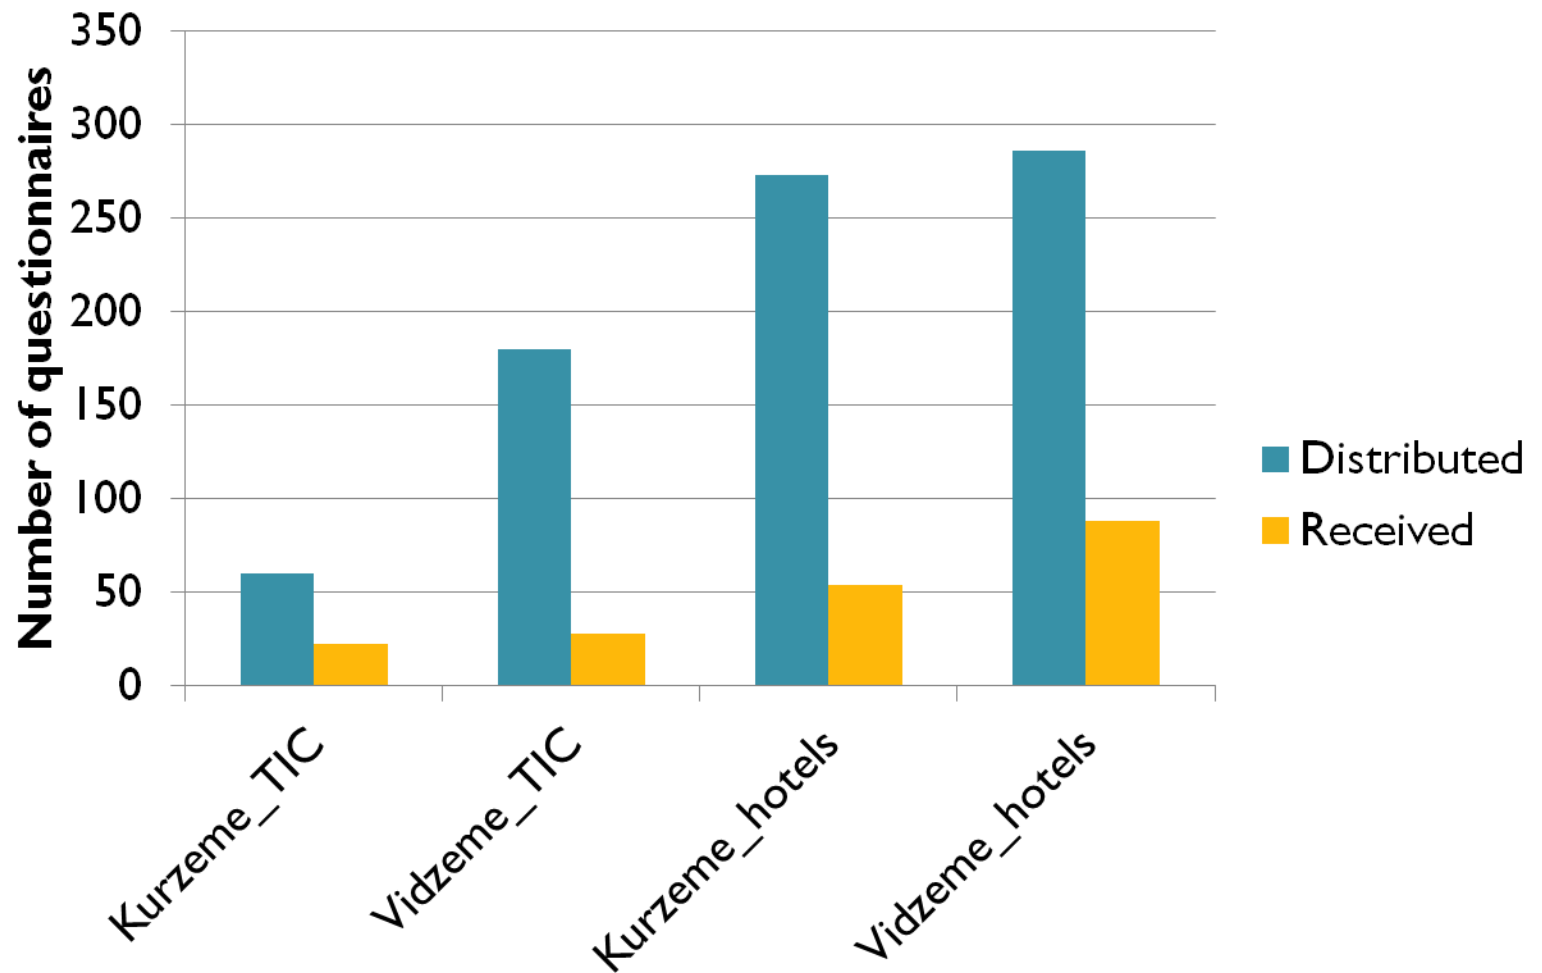

Overview of tourist questionnaire success (in Latvia)