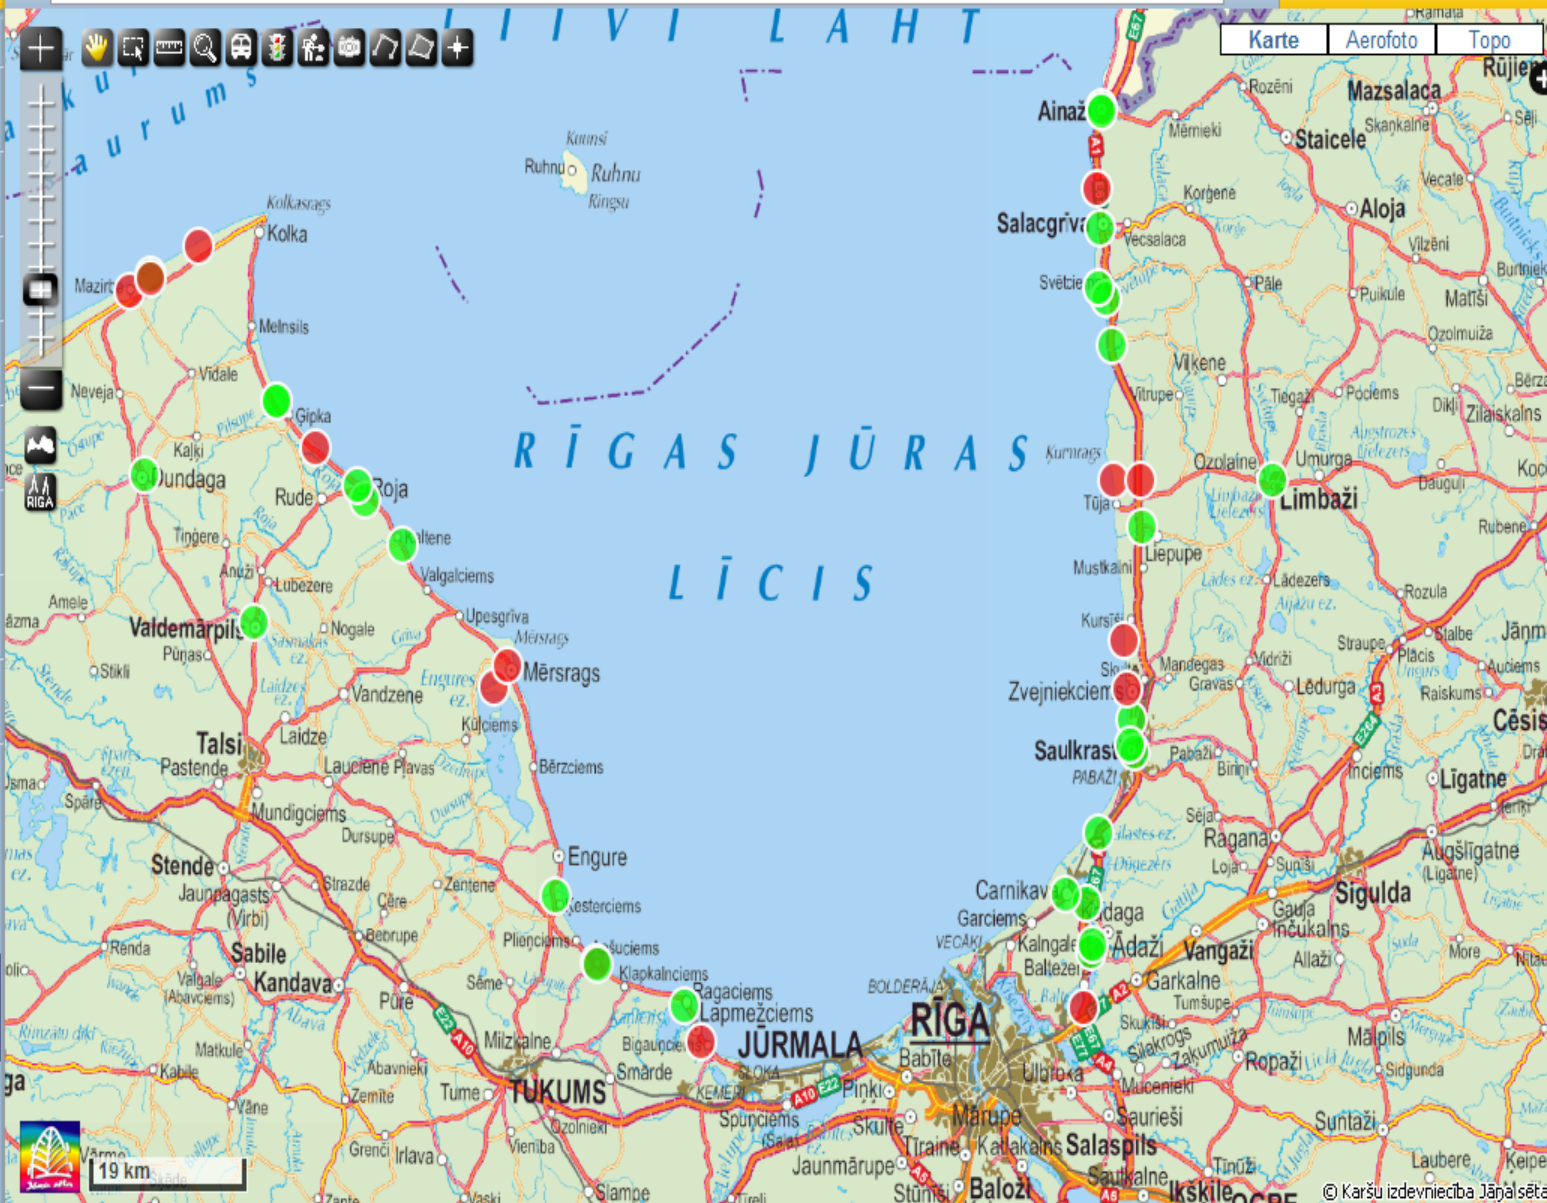

European Union

Linking Estonia and Latvia
Part-financed by the European Regional Development Fund

GORWIND WP4 progress report

Latvian Institute of Aquatic Ecology

5 – 6 October 2011

General progress

- Shifted tasks due to seasonality – concentration on questionnaires, longer story by Ain;
- Two meetings of WWP4 – in Tartu, June and Riga, July, the 3rd planned in Tartu, October;
- Marine data procurement completed October 7;
- Topographical data procurement completed by October 31.

Ziņot par labojumiem kartē

iPhone "Baltic maps"

Kartes koordinātas:
X: 373965, Y: 6318916
Lat: 56.9965470, Lon: 21.9252852

Next steps to do:

- Questionnaire of local inhabitants and various levels of administrators;
- Data layers – completion of data collection, elaboration of national layers;
- Incorporation of data layers received from WP2 and WP3 – depending on offered output by WPs.